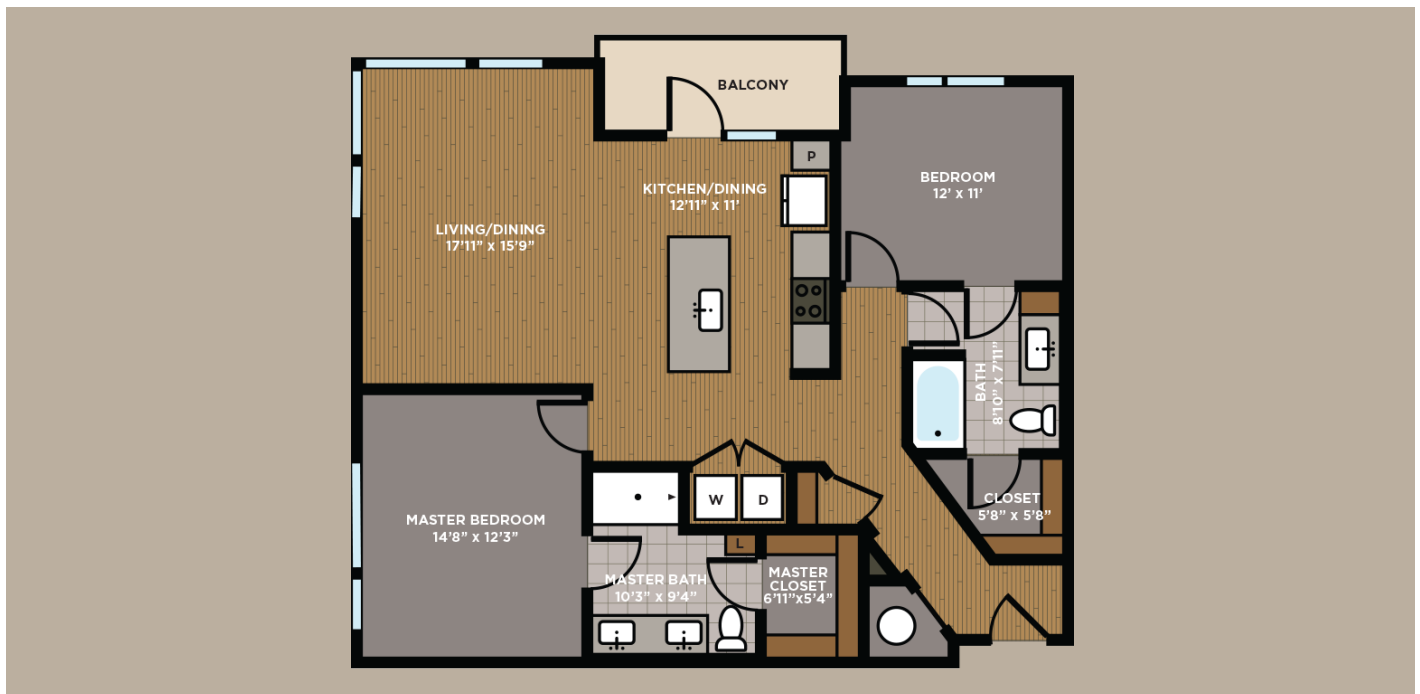

B2E

SQUARE FEET: 1295 • BEDROOMS: 2 • BATHROOMS: 2

- Chef-inspired kitchens with islands, Energy Star® stainless steel GE® appliances and hardwood cabinetry
- Granite kitchen and bathroom countertops
- Hardwood-style flooring in entry, kitchen, living, and dining areas
- Nest Thermostat in every home
- Washers and dryers in every home
- 9' ceilings with ceiling fans throughout
- Expansive walk-in closets
- Custom 2" blinds
- Luxurious 42" soaking tubs in select homes
- Expansive rooftop terrace with an outdoor fireplace, TV, bar and lounge seating
- Stunning resort-style pool with sun shelf
- Outdoor kitchen with grilling stations and fire pit
- State-of-the-art fitness center with strength training, cardio, WellBeats fitness on demand, and functional exercise equipment
- Exclusive Rhythm Room and Writer's Round
- Contemporary clubroom with Performance Stage for entertaining and social events
- Google Fiber community
- Wi-Fi connectivity in common areas
- 100% smoke-free community
- Pet-friendly with private Paw Park and Paw Spa