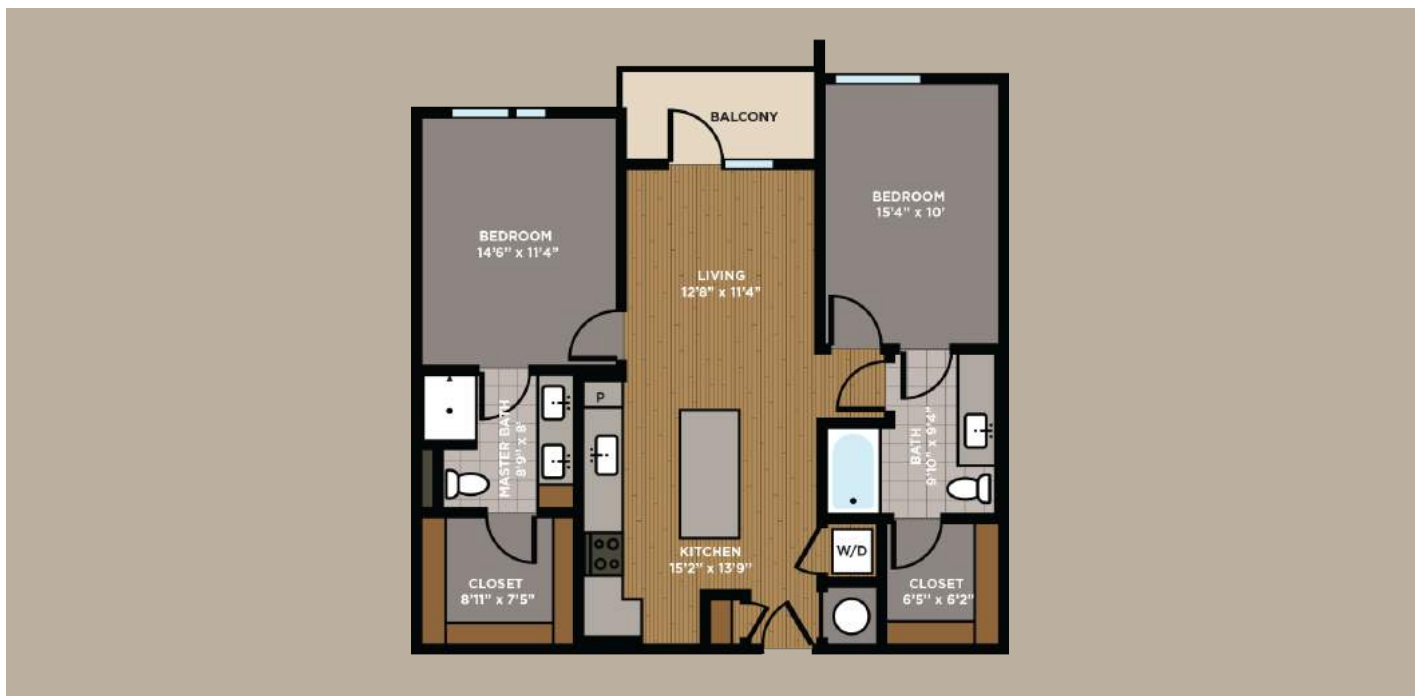

## B1E

SQUARE FEET: 1088 • BEDROOMS: 2 • BATHROOMS: 2

- Chef-inspired kitchens with islands, Energy Star® stainless steel GE® appliances and hardwood cabinetry
- Granite kitchen and bathroom countertops
- Hardwood-style flooring in entry, kitchen, living, and dining areas
- Nest Thermostat in every home
- Washers and dryers in every home
- 9' ceilings with ceiling fans throughout
- Expansive walk-in closets
- Custom 2" blinds
- Luxurious 42" soaking tubs in select homes
- Expansive rooftop terrace with an outdoor fireplace, TV, bar and lounge seating
- Stunning resort-style pool with sun shelf
- Outdoor kitchen with grilling stations and fire pit
- State-of-the-art fitness center with strength training, cardio, WellBeats fitness on demand, and functional exercise equipment
- Exclusive Rhythm Room and Writer's Round
- Contemporary clubroom with Performance Stage for entertaining and social events
- Google Fiber community
- Wi-Fi connectivity in common areas
- 100% smoke-free community
- Pet-friendly with private Paw Park and Paw Spa