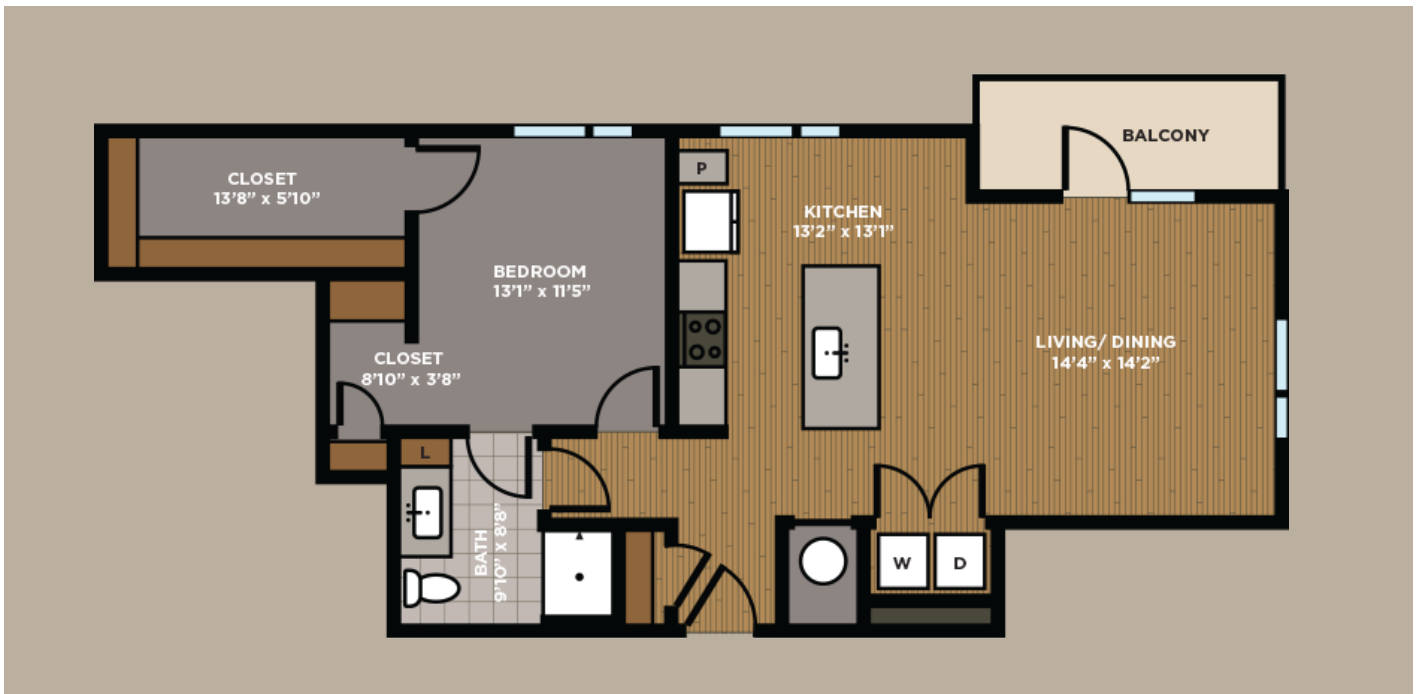

B1D

SQUARE FEET: 981 • BEDROOMS: 1 • BATHROOMS: 1

- Chef-inspired kitchens with islands, Energy Star® stainless steel GE® appliances and hardwood cabinetry
- Granite kitchen and bathroom countertops
- Hardwood-style flooring in entry, kitchen, living, and dining areas
- Nest Thermostat in every home
- Washers and dryers in every home
- 9' ceilings with ceiling fans throughout
- Expansive walk-in closets
- Custom 2" blinds
- Luxurious 42" soaking tubs in select homes
- Expansive rooftop terrace with an outdoor fireplace, TV, bar and lounge seating
- Stunning resort-style pool with sun shelf
- Outdoor kitchen with grilling stations and fire pit
- State-of-the-art fitness center with strength training, cardio, WellBeats fitness on demand, and functional exercise equipment
- Exclusive Rhythm Room and Writer's Round
- Contemporary clubroom with Performance Stage for entertaining and social events
- Google Fiber community
- Wi-Fi connectivity in common areas
- 100% smoke-free community
- Pet-friendly with private Paw Park and Paw Spa