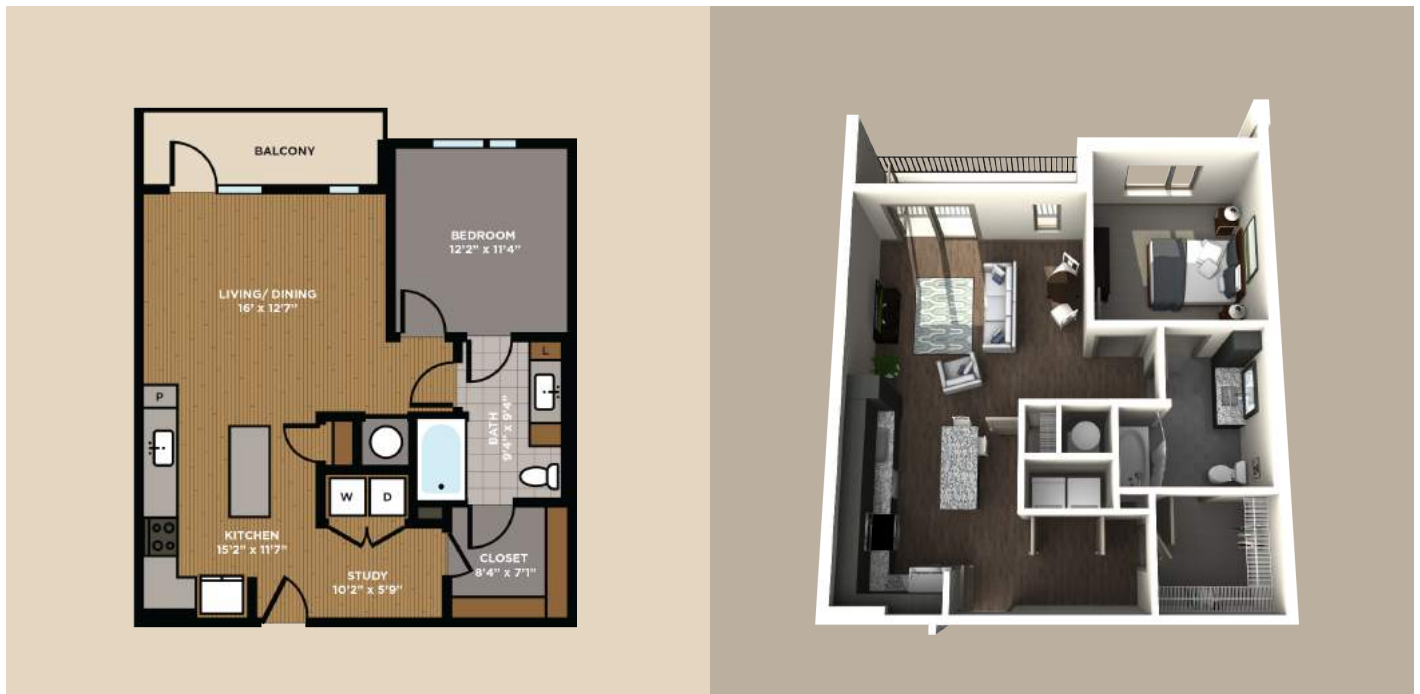

A4A

SQUARE FEET: 854 • BEDROOMS: 1 • BATHROOMS: 1

- Chef-inspired kitchens with islands, Energy Star® stainless steel GE® appliances and hardwood cabinetry
- Granite kitchen and bathroom countertops
- Hardwood-style flooring in entry, kitchen, living, and dining areas
- Nest Thermostat in every home
- Washers and dryers in every home
- 9' ceilings with ceiling fans throughout
- Expansive walk-in closets
- Custom 2" blinds
- Luxurious 42" soaking tubs in select homes
- Expansive rooftop terrace with an outdoor fireplace, TV, bar and lounge seating
- Stunning resort-style pool with sun shelf
- Outdoor kitchen with grilling stations and fire pit
- State-of-the-art fitness center with strength training, cardio, WellBeats fitness on demand, and functional exercise equipment
- Exclusive Rhythm Room and Writer's Round
- Contemporary clubroom with Performance Stage for entertaining and social events
- Google Fiber community
- Wi-Fi connectivity in common areas
- 100% smoke-free community
- Pet-friendly with private Paw Park and Paw Spa