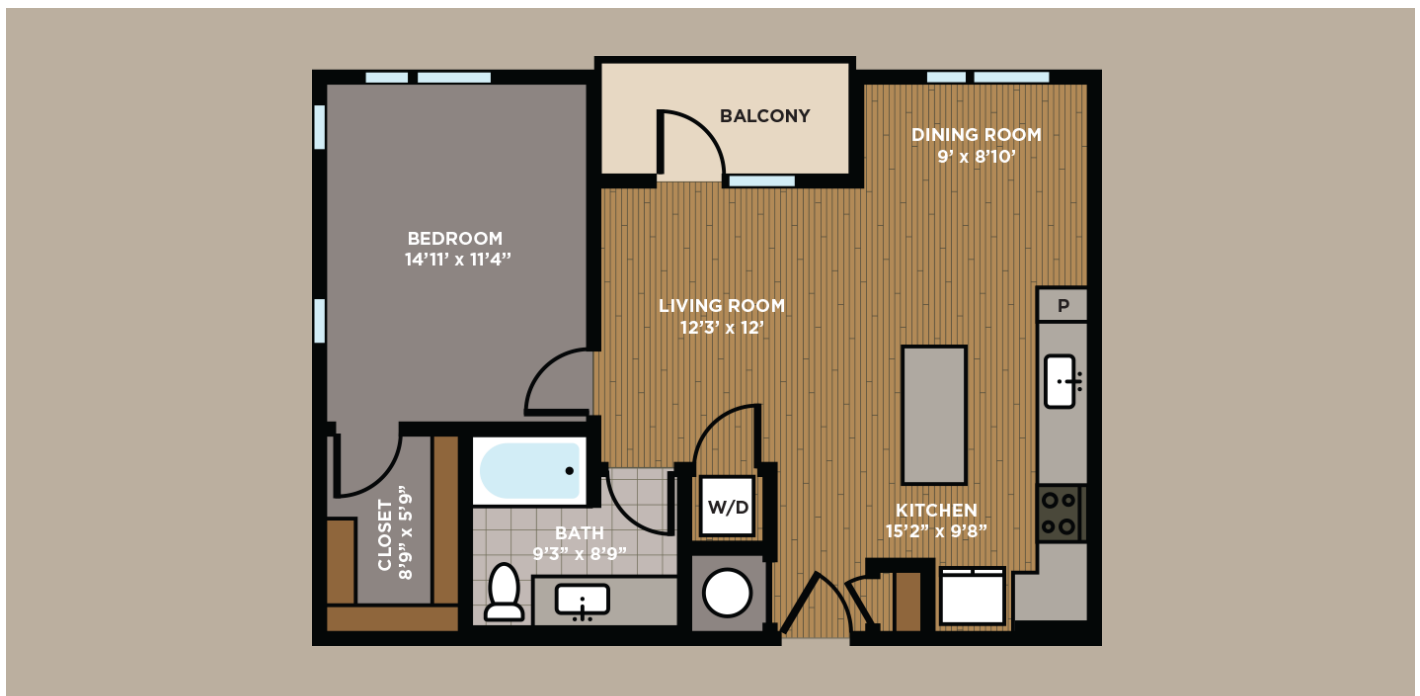

A3D

SQUARE FEET: 826 • BEDROOMS: 1 • BATHROOMS: 1

- Chef-inspired kitchens with islands, Energy Star® stainless steel GE® appliances and hardwood cabinetry
- Granite kitchen and bathroom countertops
- Hardwood-style flooring in entry, kitchen, living, and dining areas
- Nest Thermostat in every home
- Washers and dryers in every home
- 9' ceilings with ceiling fans throughout
- Expansive walk-in closets
- Custom 2" blinds
- Luxurious 42" soaking tubs in select homes
- Expansive rooftop terrace with an outdoor fireplace, TV, bar and lounge seating
- Stunning resort-style pool with sun shelf
- Outdoor kitchen with grilling stations and fire pit
- State-of-the-art fitness center with strength training, cardio, WellBeats fitness on demand, and functional exercise equipment
- Exclusive Rhythm Room and Writer's Round
- Contemporary clubroom with Performance Stage for entertaining and social events
- Google Fiber community
- Wi-Fi connectivity in common areas
- 100% smoke-free community
- Pet-friendly with private Paw Park and Paw Spa