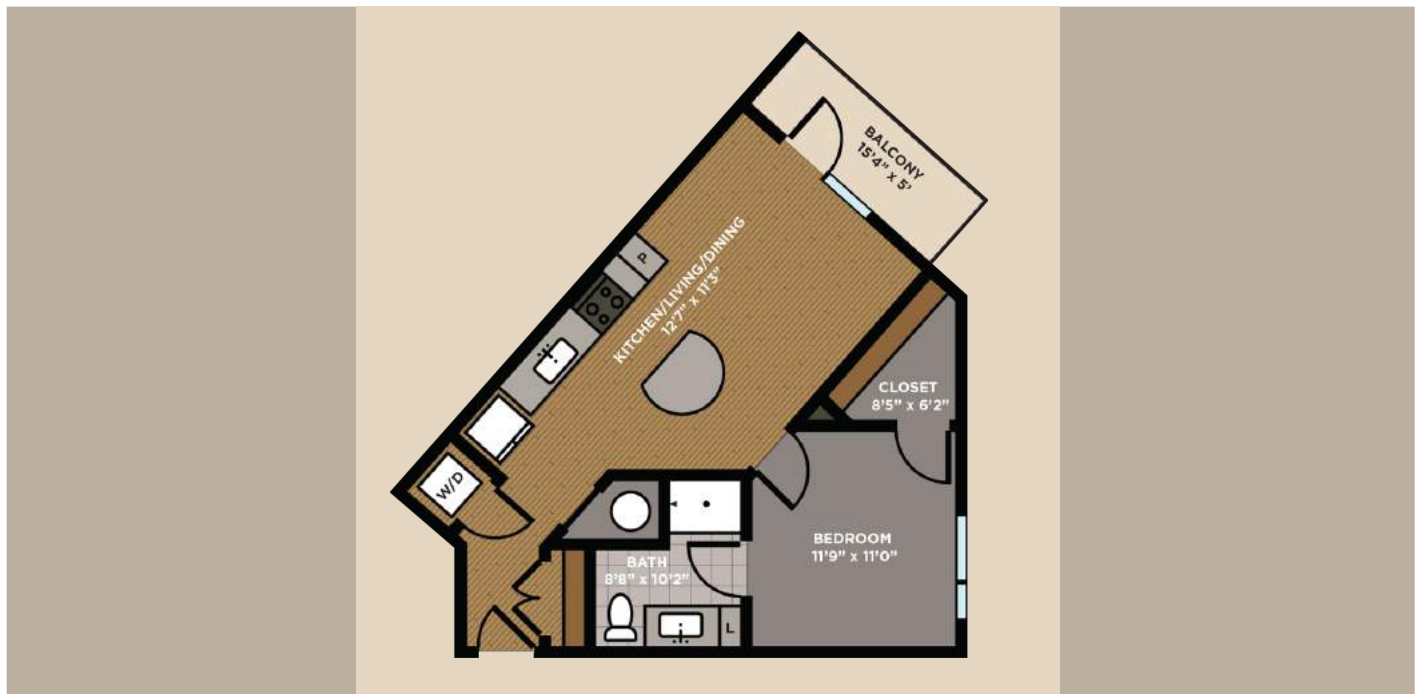

A2C

SQUARE FEET: 632 • BEDROOMS: 1 • BATHROOMS: 1

- Chef-inspired kitchens with islands, Energy Star® stainless steel GE® appliances and hardwood cabinetry
- Granite kitchen and bathroom countertops
- Hardwood-style flooring in entry, kitchen, living, and dining areas
- Nest Thermostat in every home
- Washers and dryers in every home
- 9' ceilings with ceiling fans throughout
- Expansive walk-in closets
- Custom 2" blinds
- Luxurious 42" soaking tubs in select homes
- Expansive rooftop terrace with an outdoor fireplace, TV, bar and lounge seating
- Stunning resort-style pool with sun shelf
- Outdoor kitchen with grilling stations and fire pit
- State-of-the-art fitness center with strength training, cardio, WellBeats fitness on demand, and functional exercise equipment
- Exclusive Rhythm Room and Writer's Round
- Contemporary clubroom with Performance Stage for entertaining and social events
- Google Fiber community
- Wi-Fi connectivity in common areas
- 100% smoke-free community
- Pet-friendly with private Paw Park and Paw Spa