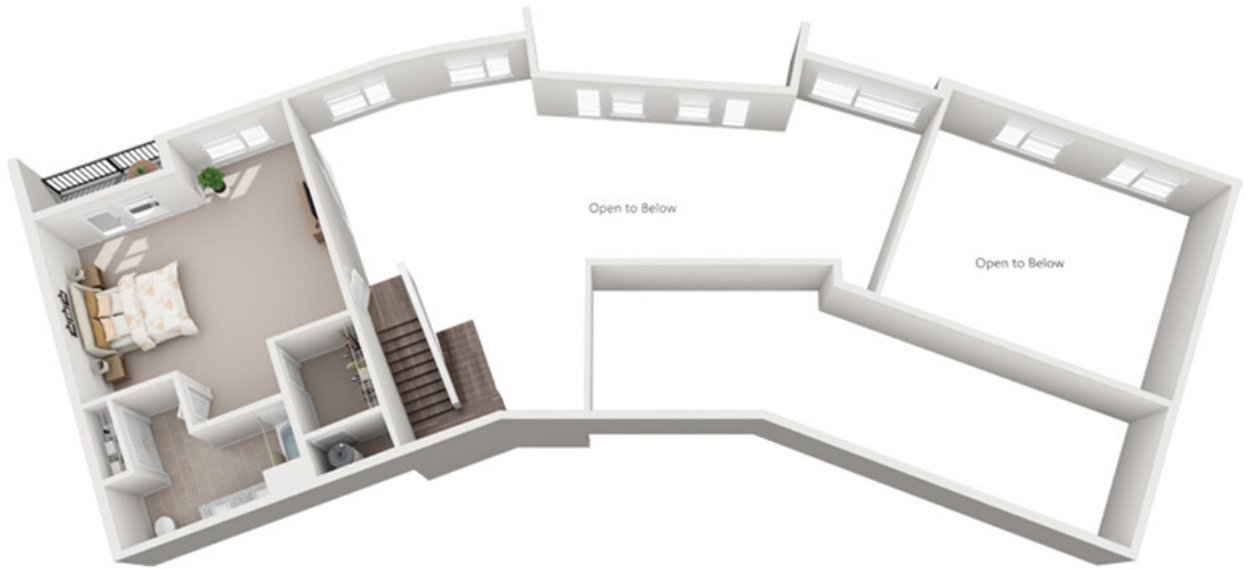

C1 4 BED • 3.5 BATH • 3483 SF

(615) 242-1221
InfinityMusicRow.com