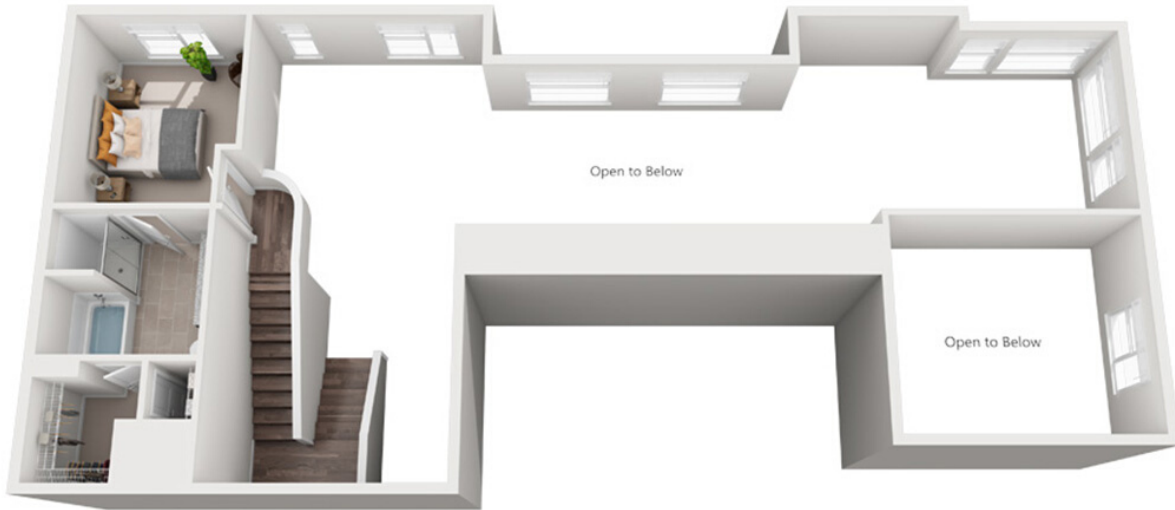

B4B 3 BED • 3.5 BATH • 2407 SF

(615) 242-1221
InfinityMusicRow.com